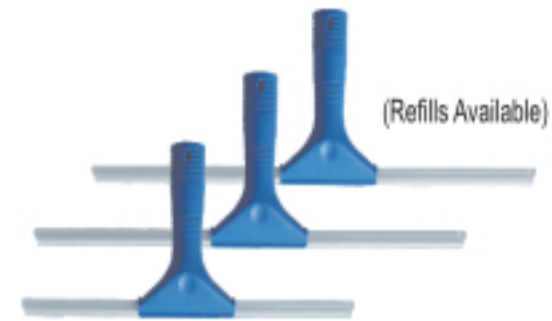

**GLASS WASHER
PR 105 - 107**

Pay Now

(Refills Available)

**STAINLESS STEEL GLASS SQUEEGEE
PR 111 - 113**

Pay Now

(Refills Available)

**PLASTIC GLASS SQUEEGEE
PR 108 - 110**

Pay Now

**TELESCOPICS POLES
PR 101 - 104**

Pay Now

(Blades Available)

**S.S. GLASS SCRAPER
PR 119**

Pay Now

**PLASTIC GLASS SCRAPER
PR 118**

Pay Now

Model No.	Description	Dimensions	Rate.(₹)
PR 115	Glass Cleaning Kit	-	2,330
PR 116	Fan Blade Brush	-	420
PR 117	Dust Brush	-	260
PR 105 -107	Glass washer	35/40/45 cms>	180/210/240
PR 111 - 113	Stainless steel glass squeeze	35/40/45 cms	290/310/340
PR 108 - 110	Plastic glass squeeze	25/35/40 cms	120/150/180
PR 101 - 104	Telescopic Poles	1.2 mts / 4 mts / 6 mts / 9 mts	360/1,150/1,750/2400
PR 119	Plastic Glass Scraper	-	300
PR 118	S.S.Glass Scraper	-	110