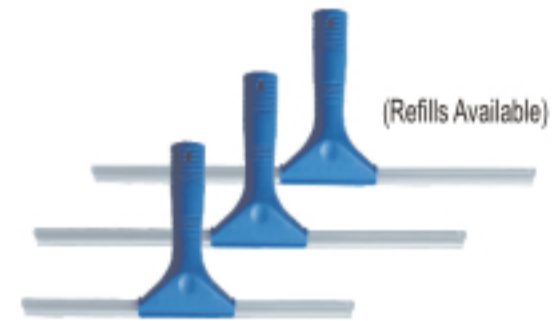

**GLASS WASHER  
PR 105 - 107**

Pay Now

(Refills Available)

**STAINLESS STEEL GLASS SQUEEGEE  
PR 111 - 113**

Pay Now

(Refills Available)

**PLASTIC GLASS SQUEEGEE  
PR 108 - 110**

Pay Now

**TELESCOPICS POLES  
PR 101 - 104**

Pay Now

(Blades Available)

**S.S. GLASS SCRAPER  
PR 119**

Pay Now

**PLASTIC GLASS SCRAPER  
PR 118**

Pay Now

Model No.	Description	Dimensions	Rate.(₹)
PR 115	Glass Cleaning Kit	-	2,330
PR 116	Fan Blade Brush	-	420
PR 117	Dust Brush	-	260
PR 105 -107	Glass washer	35/40/45 cms>	180/210/240
PR 111 - 113	Stainless steel glass squeeze	35/40/45 cms	290/310/340
PR 108 - 110	Plastic glass squeeze	25/35/40 cms	120/150/180
PR 101 - 104	Telescopic Poles	1.2 mts / 4 mts / 6 mts / 9 mts	360/1,150/1,750/2400
PR 119	Plastic Glass Scraper	-	300
PR 118	S.S.Glass Scraper	-	110