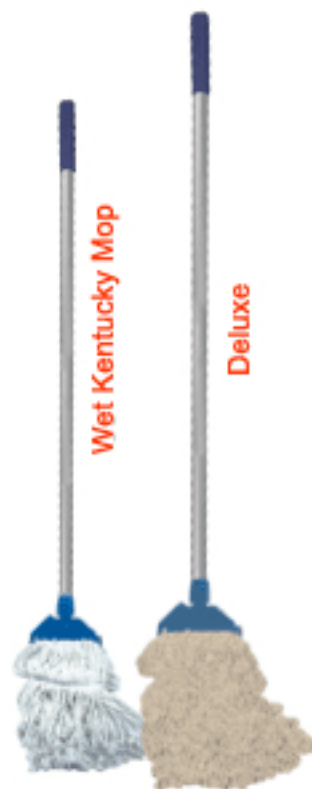

HANDCARE FOR FLOORS

PR 212

PR 213 S & L

PR 209 - 211

Pay Now

PR 201 - 202

Pay Now

PR 203 - 205

Pay Now

PR 206 - 208 (Deluxe)

Pay Now

Model No.	Product Description	Dimensions	Rate.(₹)
PR 212	Wind Proof Garbage Shovel	94 cm / 32cm / 12 cm	700
PR 213	Floor Brush	18" / 30"	850
PR 209 - 211	Floor Squeegee Straight	45 cm / 60 cm / 75 cm	600 / 650 / 700
PR 214	Floor Scraper	-	250
PR 214 - S & L	Floor Scraper	Small & Large	350 / 280
PR 201	Wet Kentucky Mop	-	370
PR 202	Deluxe Special Wet Kentucky Mop	-	-
PR 203 - 205	Lobby Dust Mop Steel	40 cm / 60 cm / 90 cm	470 / 580 / 750
PR 206 - 208	Deluxe Lobby Dust Mop Steel	60 cm / 90 cm / 120 cm	800 / 950 / 1,050